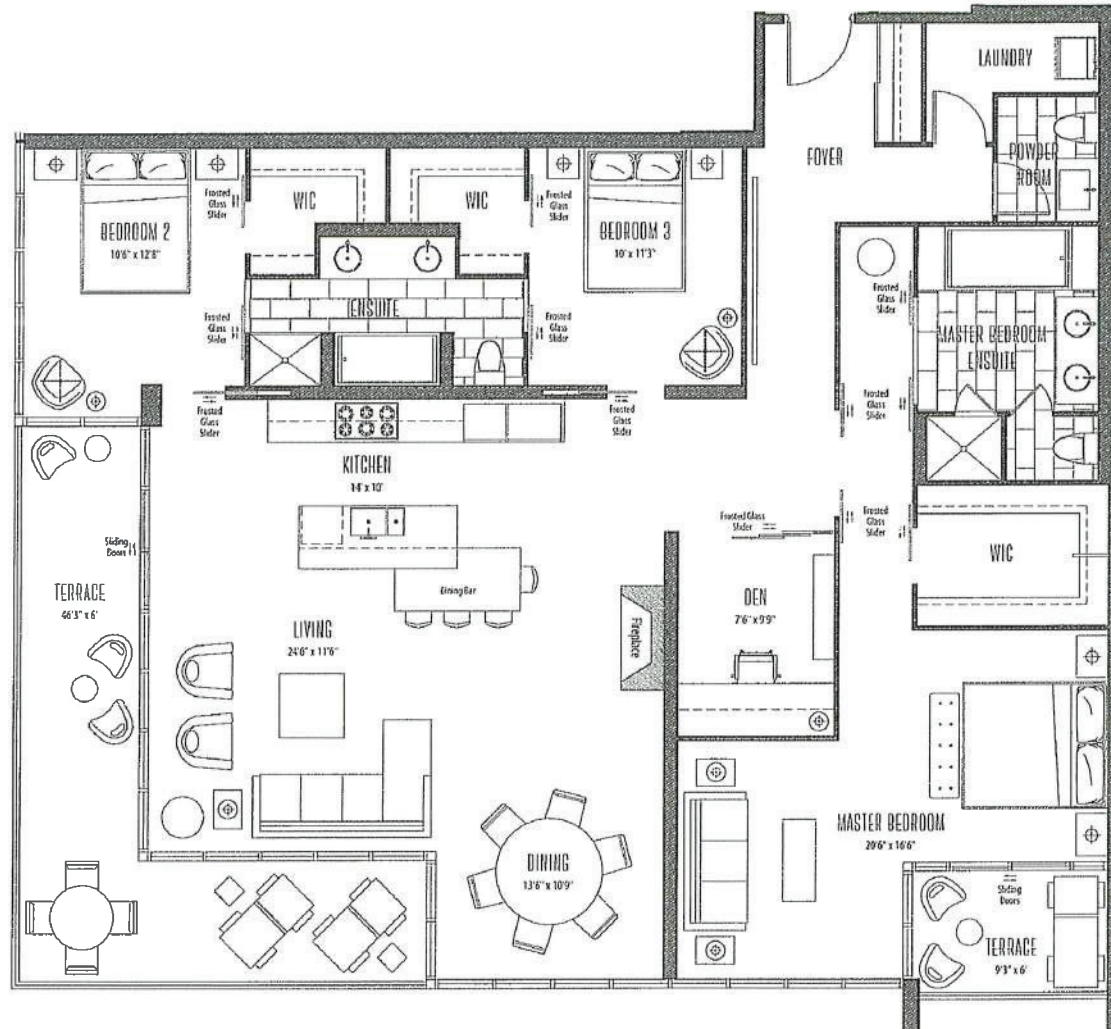

7 of 8

The SAVOY - 3 Bedroom + Den

Interior: 1899 square feet - Terrace: 300 square feet - Total: 2199 square feet

The SAVOY
3 Bedroom + Den

	sq. ft.
Interior Area	1899
Terrace Area	300
TOTAL AREA	2199

SOUTH BEACH
condos + lofts

7003 Green